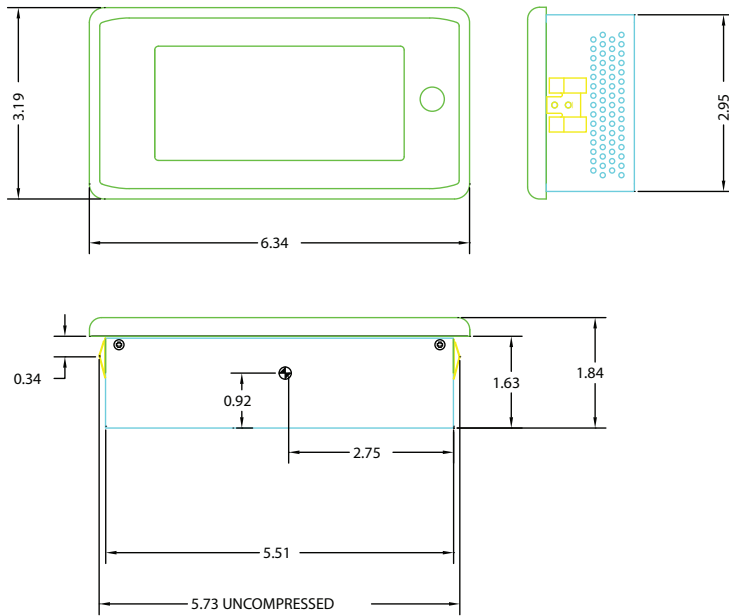

To control the audio, you would touch the tab button at the bottom of the screen and...voila...you have all the controls right at your fingertips.

Specifications

Weight _{max}	1.25 pounds (0.57 Kg)
Headphone Driver	Load Range 32Ω to 300Ω Output Power 20mW to 96mW THD + N @ 1 KHz 0.05% SNR -65dB minimum
Active Color Matrix TFT LCD	Pixel Format 400(H) x 96(V) Pixel Pitch 0.087(H) x 0.261(V) mm One pixel = R+G+B dots Display Diagonal 4.2 in Color 24 bit Active Area 104.4(H) x 25.1(V) mm Viewing angles Horizontal +/- 65 deg Vertical 65/60 deg.
Supply Voltage	Nominal +28 VDC Maximum +32 VDC Minimum +22 VDC Transient 200 mS
Supply Current	Peak 1.0 A DC Nominal 0.375 A DC