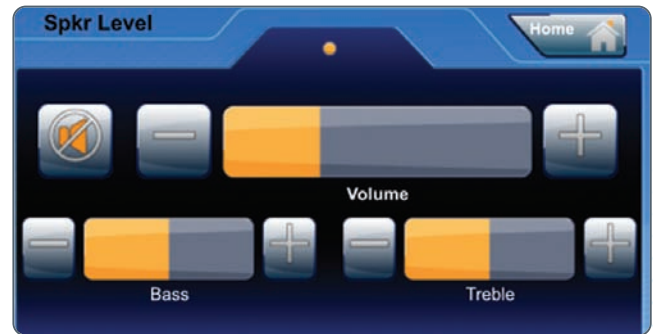

A key feature of the Select 200C is that each one is assigned a unique ID which is established by jumper settings on the aircraft-side connector, this determines the configuration, or behavior, of each individual PCU, allowing for interchangeability of any unit with any other unit, with no re-programming. In other words, any failed Select 200C at any seat, can be “swapped” with any other 200C and it will automatically assume the personality of the new position — with no other passenger or crew action required.

Change the way you control the cabin with the new Select 200C.

A removable, platable bezel insures that the new 200C will perfectly match your cabin's interior or if you need a custom bezel – or no bezel at all – that's also an option. The Select 200C makes it easy to “refresh” how you control your cabin!

For example, from the Main Menu you could select your Local headset to listen to your desired audio/video source.

Sample Screens

Continuing the example, and given the available audio/video sources, you would “slide and select” your desired source - DVD.

To control the audio, you would touch the tab button at the bottom of the screen and...voila...you have all the controls right at your fingertips.

Specifications

Weight _{max}	1.25 pounds (0.57 Kg)
Headphone Driver	Load Range 32Ω to 300Ω Output Power 20mW to 96mW THD + N @ 1 KHz 0.05% SNR -65dB minimum
Active Color Matrix TFT LCD	Pixel Format 400(H) x 96(V) Pixel Pitch 0.087(H) x 0.261(V) mm One pixel = R+G+B dots Display Diagonal 4.2 in Color 24 bit Active Area 104.4(H) x 25.1(V) mm Viewing angles Horizontal +/- 65 deg Vertical 65/60 deg.
Supply Voltage	Nominal +28 VDC Maximum +32 VDC Minimum +22 VDC Transient 200 mS
Supply Current	Peak 1.0 A DC Nominal 0.375 A DC